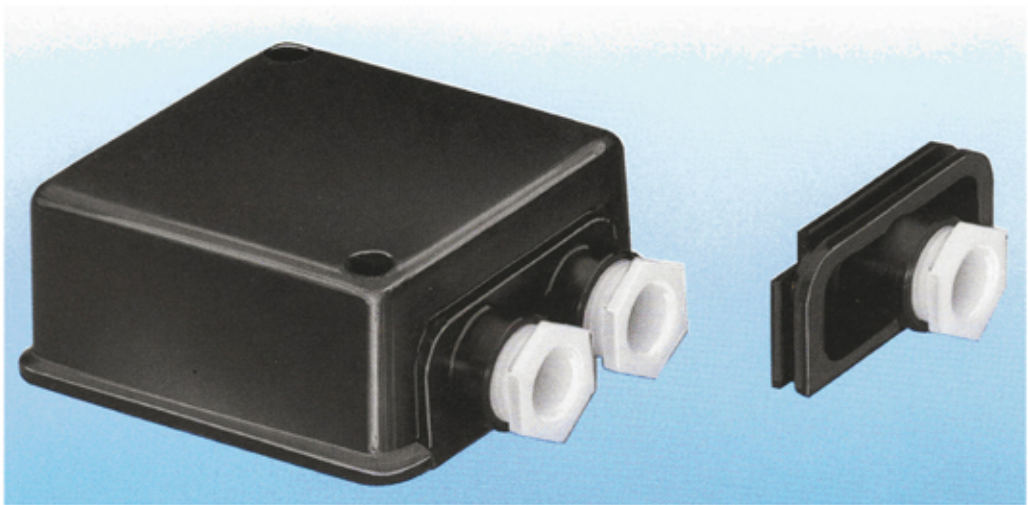

### COVERS FOR MOTOR TERMINAL BOARD WITH CORE HITCHES TT series

Type	A	B	C	D	E	1	2	
CP 56/63	61	61	48	48	28	PG 11	PG 11	1/2
CP 71/80	71	71	55	55	31	PG 11	PG 11	1/2
CP 90/100	80	80	63	63	37	1/2	1/2	1/2