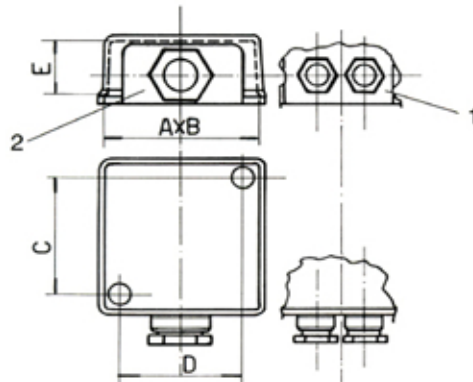

### COVERS FOR MOTOR TERMINAL BOARD WITH CORE HITCHES TT series

Type	A	B	C	D	E	1	2	
CP 56/63	61	61	48	48	28	PG 11	PG 11	1/2
CP 71/80	71	71	55	55	31	PG 11	PG 11	1/2
CP 90/100	80	80	63	63	37	1/2	1/2	1/2